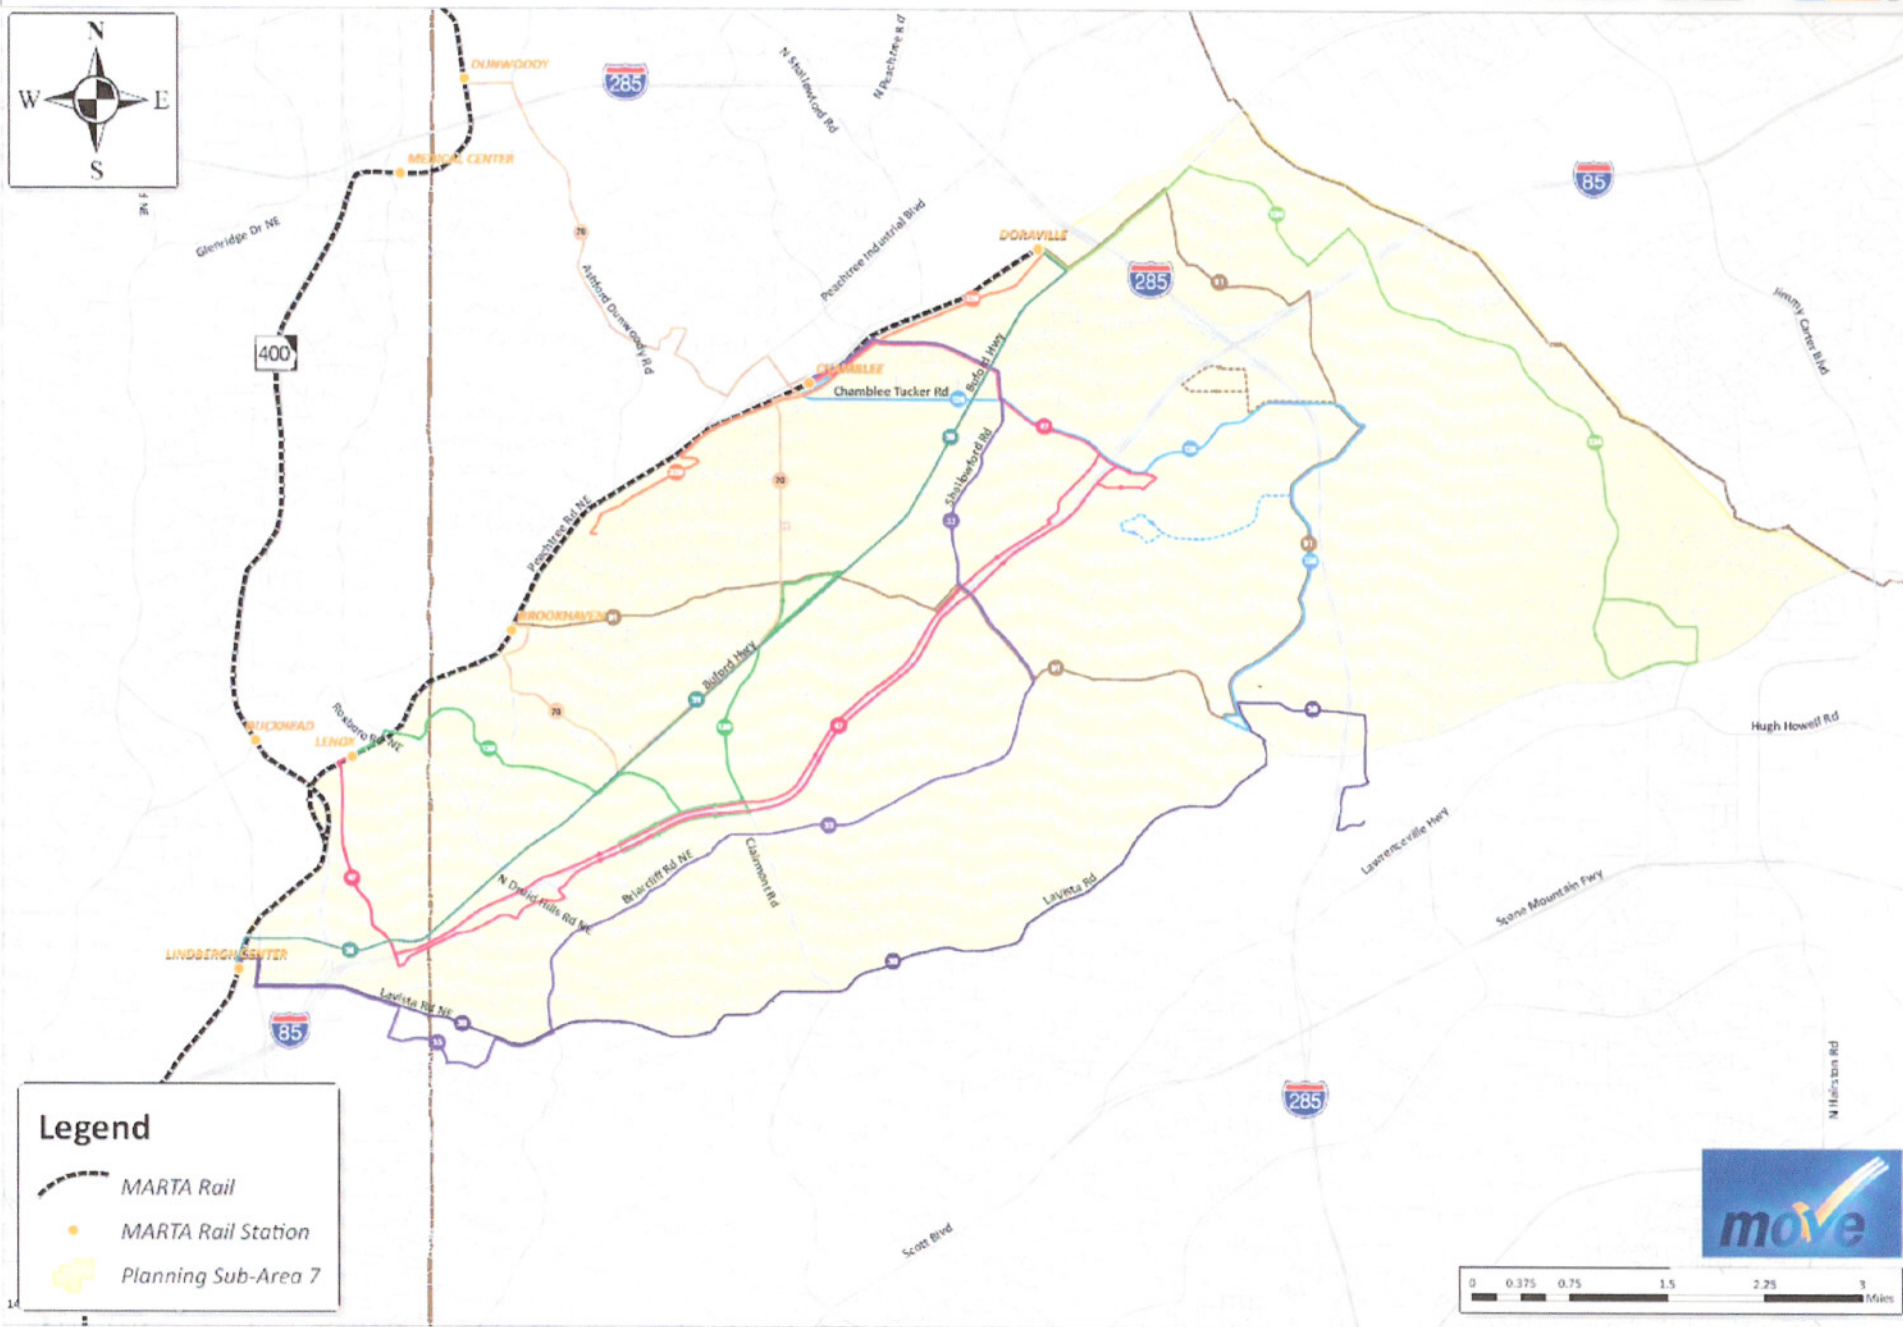

# Planning Sub-Area 7 - NE DeKalb

## Bus

Bus Route
30
33
39
47
70
91
124
126
139
329

\* Data b

### Legend

- MARTA Rail
- MARTA Rail Station
- Planning Sub-Area 7